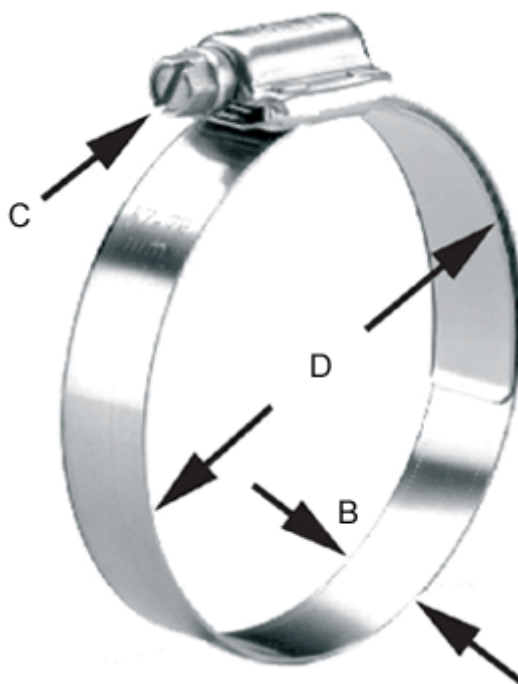

Article number: 021567804221

Description: Norma worm drive hose clamp
HD 210-232/16 C8 W4

Measures

C (screw type) = C8 hexagon slotted screw sw 8

Diameter D = 210-232

Width B = 16